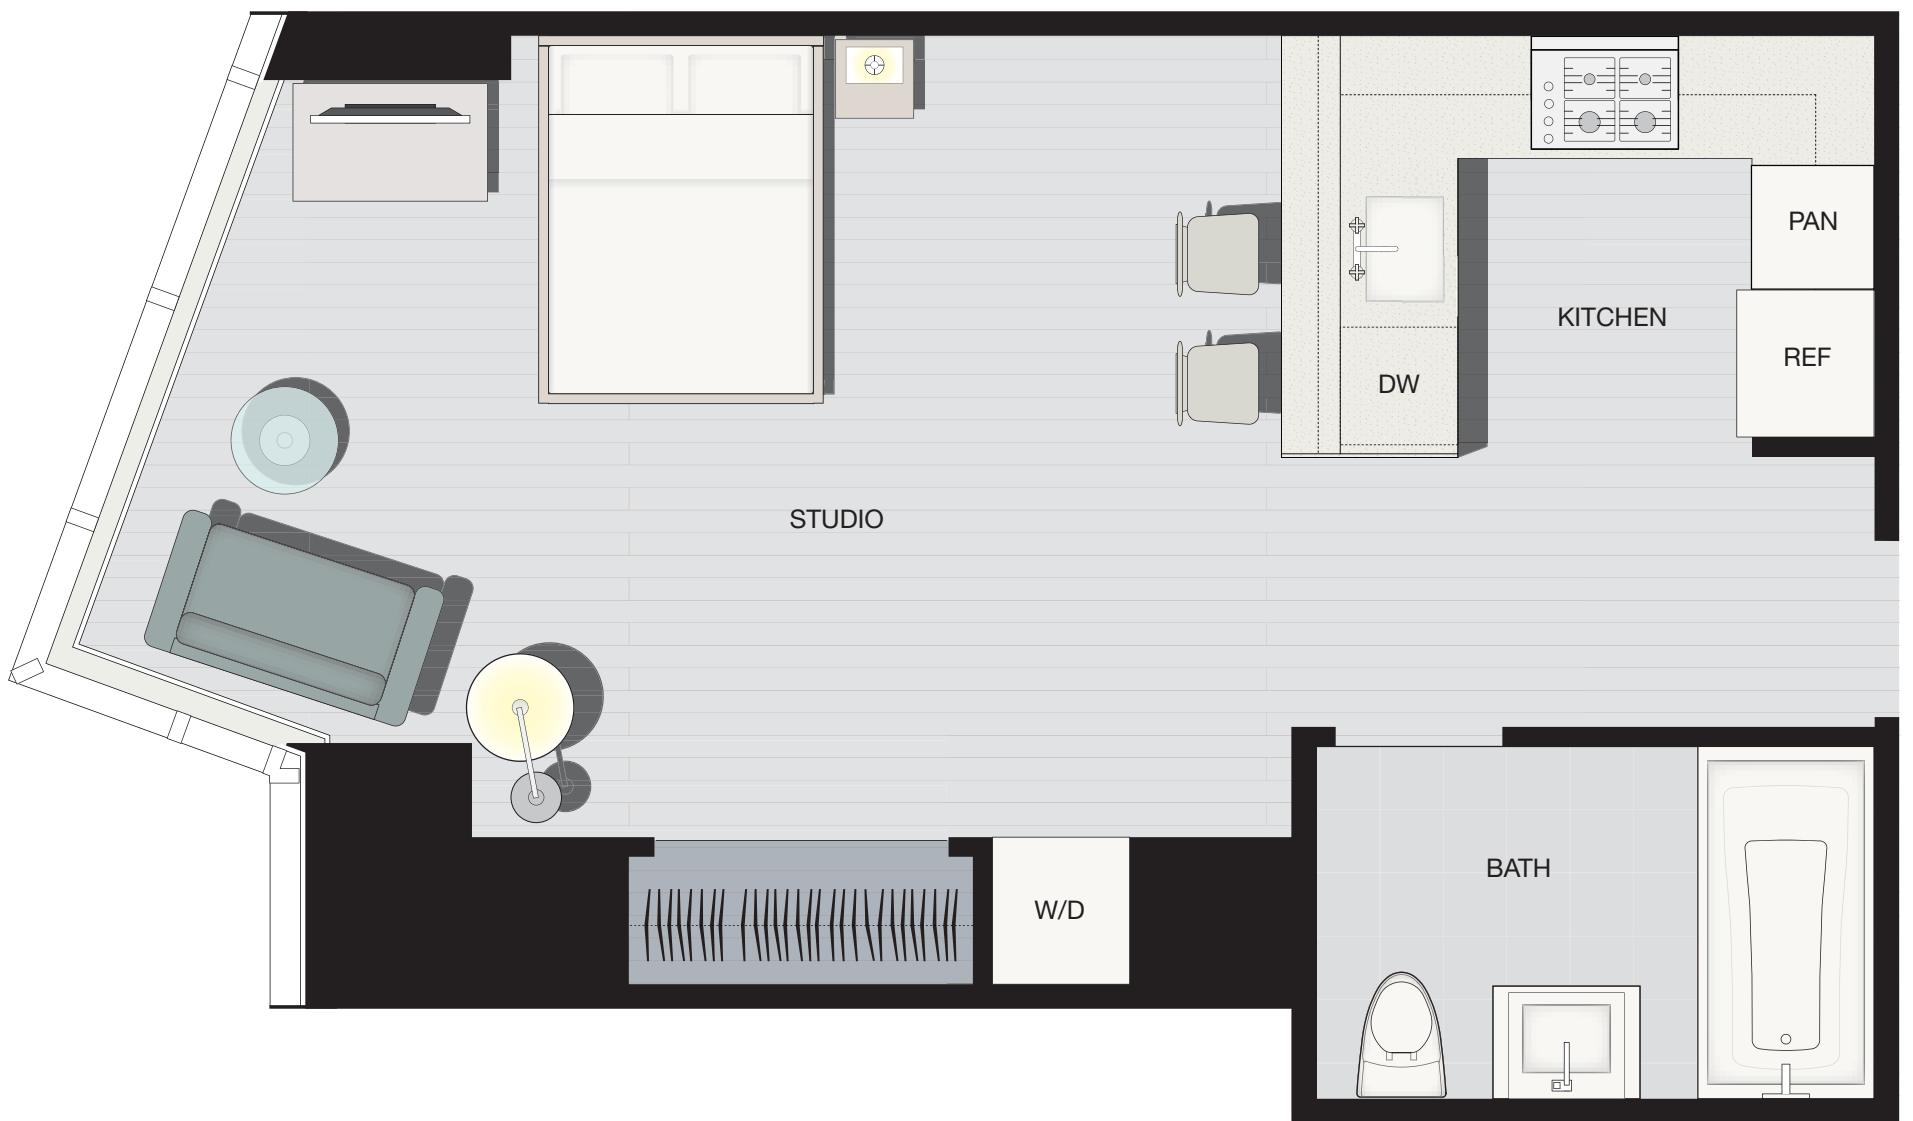

Residence A1

studio, 1 bath
floors 12 thru 27

RESIDENCE A1 AS OCCURS:
1201, 1401, 1501, 1601, 1701, 1801, 1901, 2001
2101, 2201, 2301, 2401, 2501, 2601, 2701

77 Hudson delivers residences that are custom fit to complement and suit your taste. Choose from one of three carefully-considered and distinctive European inspired kitchen designs.

525 Square Feet 48.8 m²

STUDIO	19'-0" X 13'-7"
	5.8 m X 4.14 m